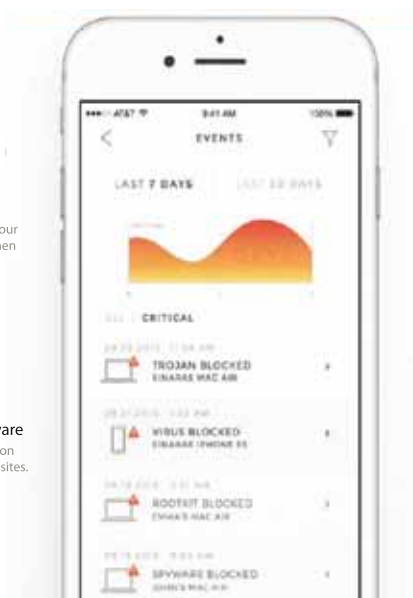

Shared Intelligence

When one CUJO blocks a threat, it immediately alerts all other CUJOs. All for one, one for all.