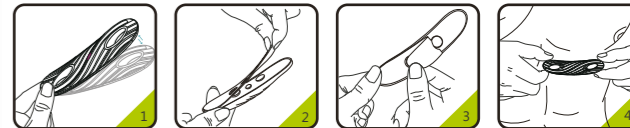

BREATH RATE

Let your respiration be your guide with SenseON. Seeing your breaths per minute in real time you'll be more aware of breathing slower giving you more energy to push yourself further every time.

WATERPROOF

The SenseON is encased in a durable biocompatible silicone housing for worry free use in the pool or open water while showering or under condition of extreme perspiration.

MARATHON BATTERY LIFE

Power through 2hrs-workouts up to 7 days. The charging suite extends battery life beyond 70 days.

SenseON™ is Better

IT JUST KNOWS

One of the best things about training with SenseON and CardioCycle Smart APP is that you can focus on your training and let the SenseON and software track your bio-signals and activity. There's no need to remember to push start or stop - it just knows!

RELIABLE COMMUNICATION

SenseON uses the industry standard Bluetooth LE to ensure reliable clear communication with smart phones and tablets so your data is constantly available and always so your data is constantly available and always accurate.

What does it track?

- BiPA™ Breath Rate
- BiPA™ Heart Rate & Zones
- HR Rate Recovery
- Breath Heart Rate Ratio
- Calories Burned
- Active Time
- Steps
- Cadence

How to use it?

1- shake SenseON to wake up it with purple LED flashing twice, then connect SenseON with CardioCycle App
2- put one piece of disposable Adhesive on the back of SenseON with their hook&loop sides

3- peel off the release paper on the disposable Adhesive
4- paste SenseON onto your torso around left-lower chest